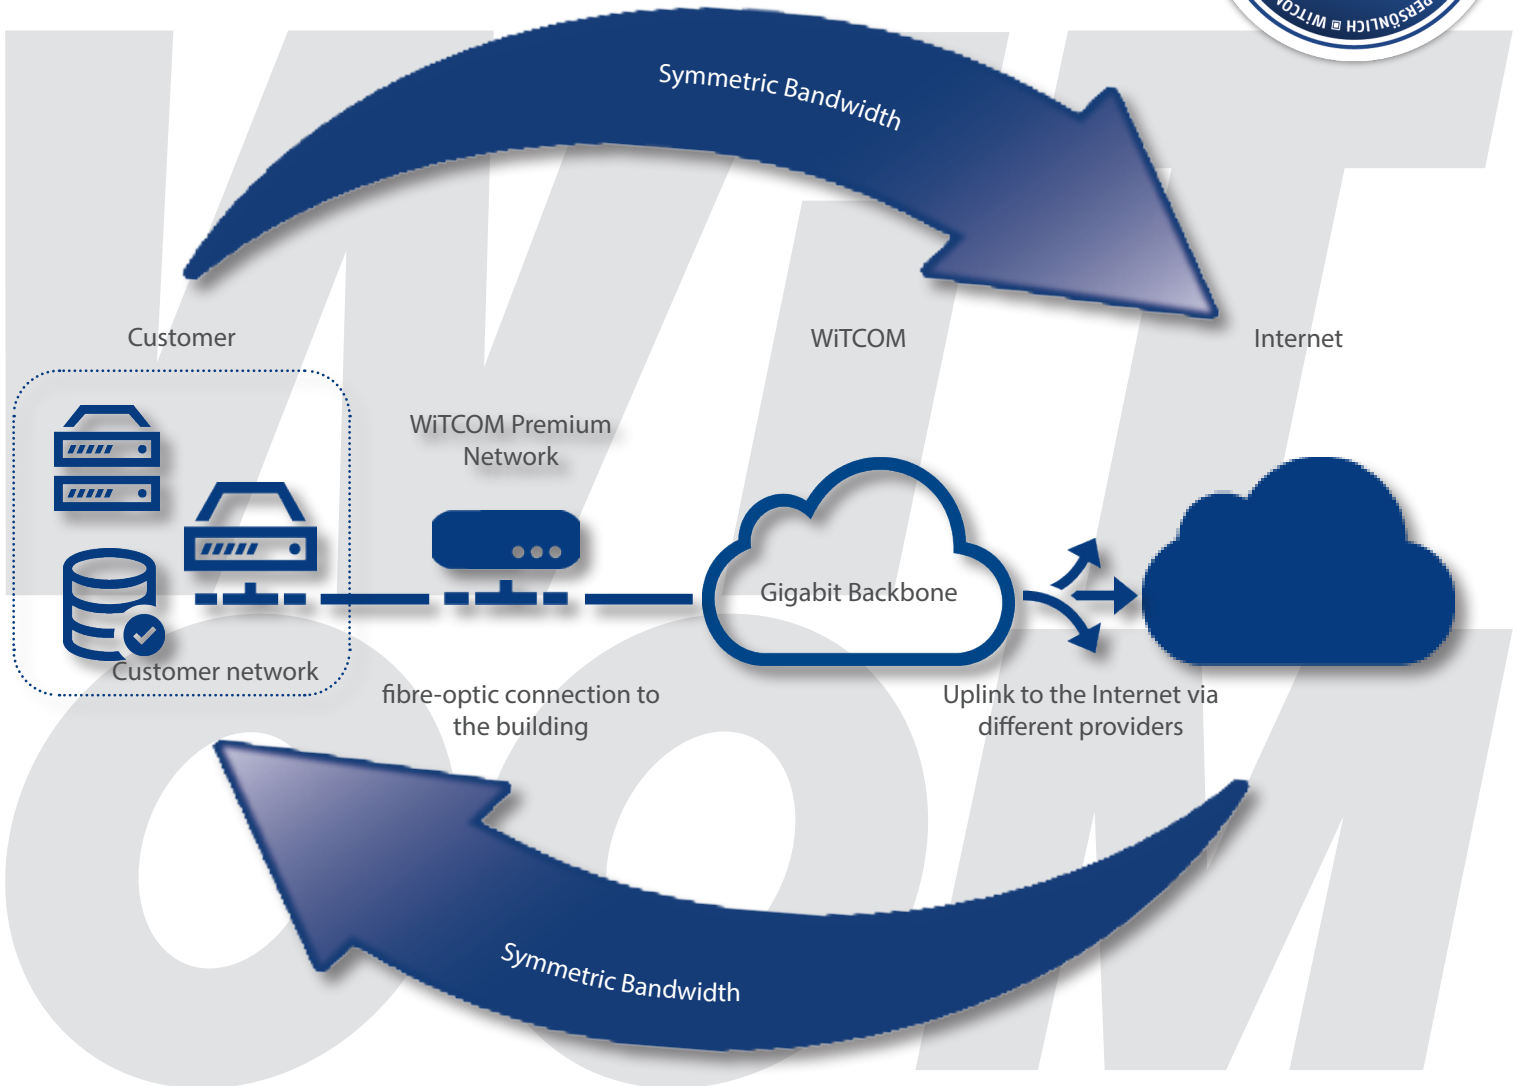

WITCOM PREMIUM INTERNET ACCESS: PREMIUM SERVICE!

Premium Internet with premium services for your company

WHAT IS WITCOM PREMIUM INTERNET ACCESS?

WITCOM PREMIUM INTERNET ACCESS is your premium access to the Internet. With symmetrical bandwidths of 2 Mbit/s up to 10 Gbit/s you and your company are professionally well prepared. With guaranteed, stipulated bandwidths via a WITCOM fibre-optic connection we connect you around the globe using sustainable technology because fibre-optic links are nearly indefinitely scalable and already today provide you with sufficient capacities to meet the bandwidth challenges of tomorrow. Your company site can also benefit from a connection to our network, as the link to a fibre-optic network stimulates commercial use. Owners of buildings can raise the value of their property by developing their buildings and reevaluate them for their customers. With more and more data-intensive networking of services and production processes, a powerful Internet access contributes to the success of your company. There is no other transmission medium than fibre optic that offers more bandwidth reserves and, therefore, maximum expansion possibilities. WITCOM provides professional connection to the Internet for your locations.